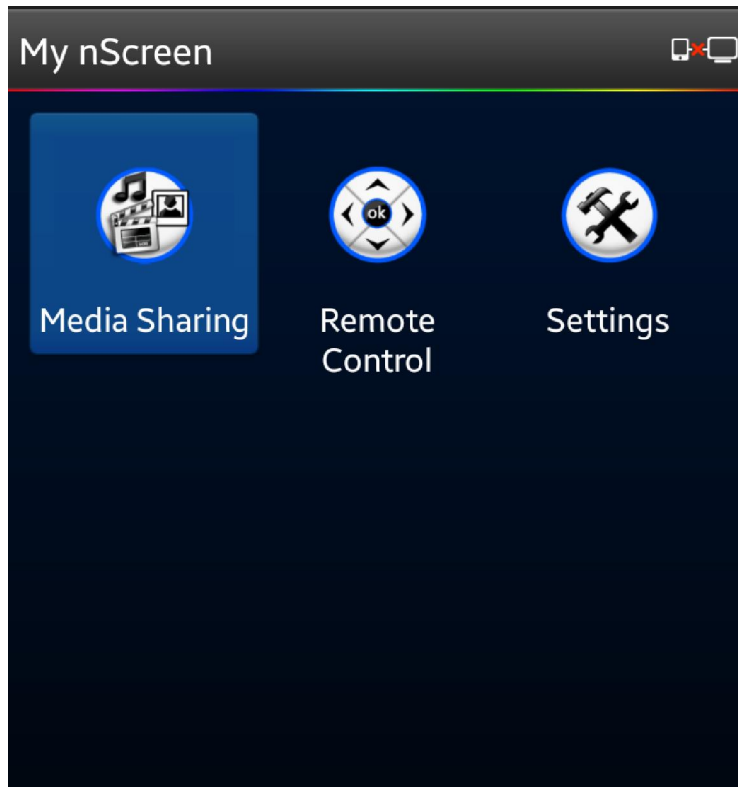

My nScreen UI

The control Screen is like below