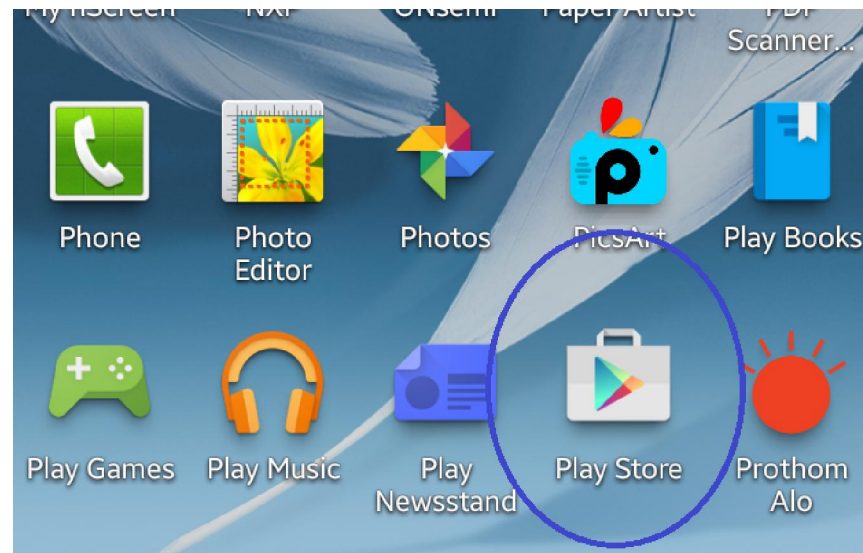

My nScreen

You can Also download the My nScreen App from Google Play store_