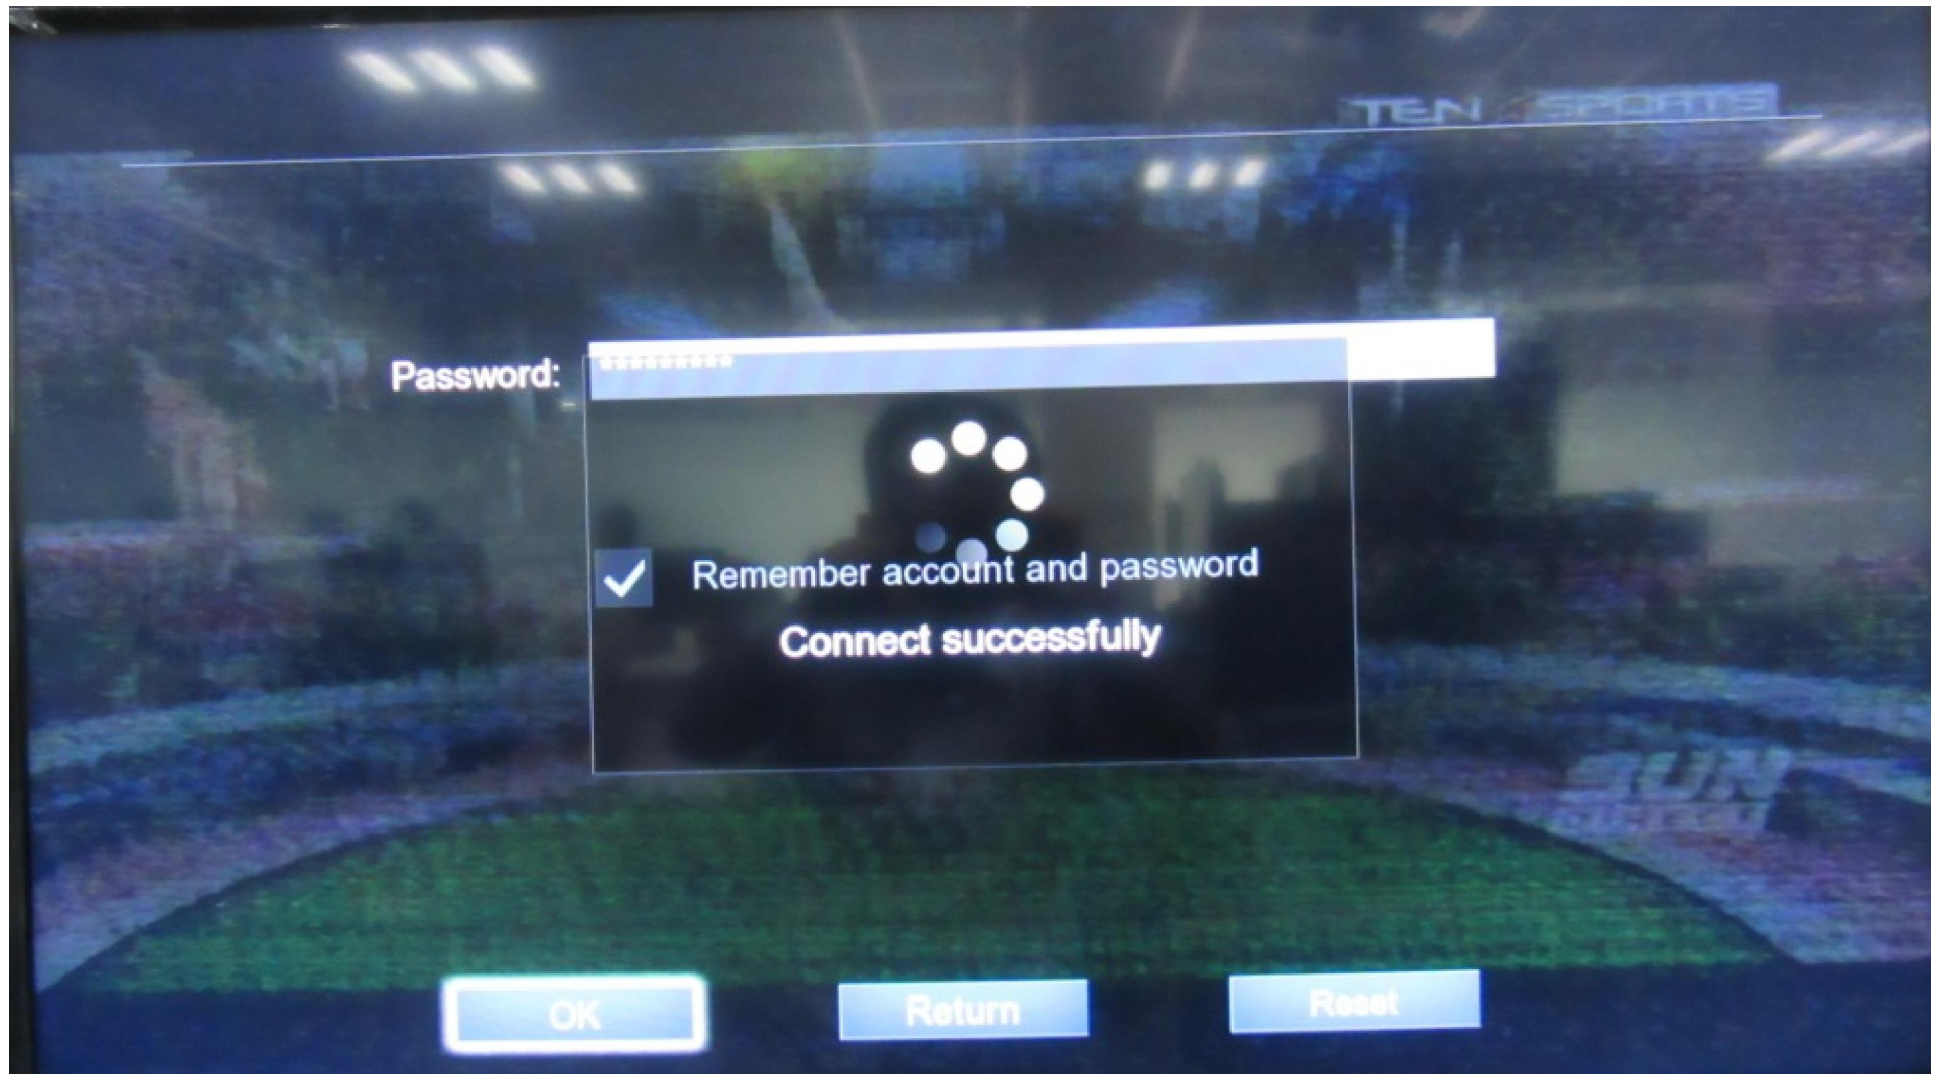

# Select Wireless network connection

Choose available network connection  
and enter password

Then Press finish to complete connection  
and it shows connect successfully

Exit from this setting and go to Home menu  
ensure that you are connected to a network