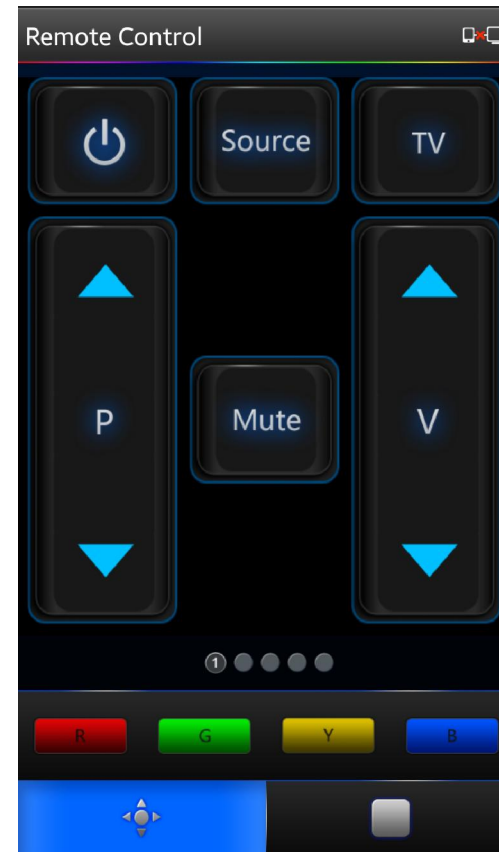

My nScreen UI

The control Screen is like below