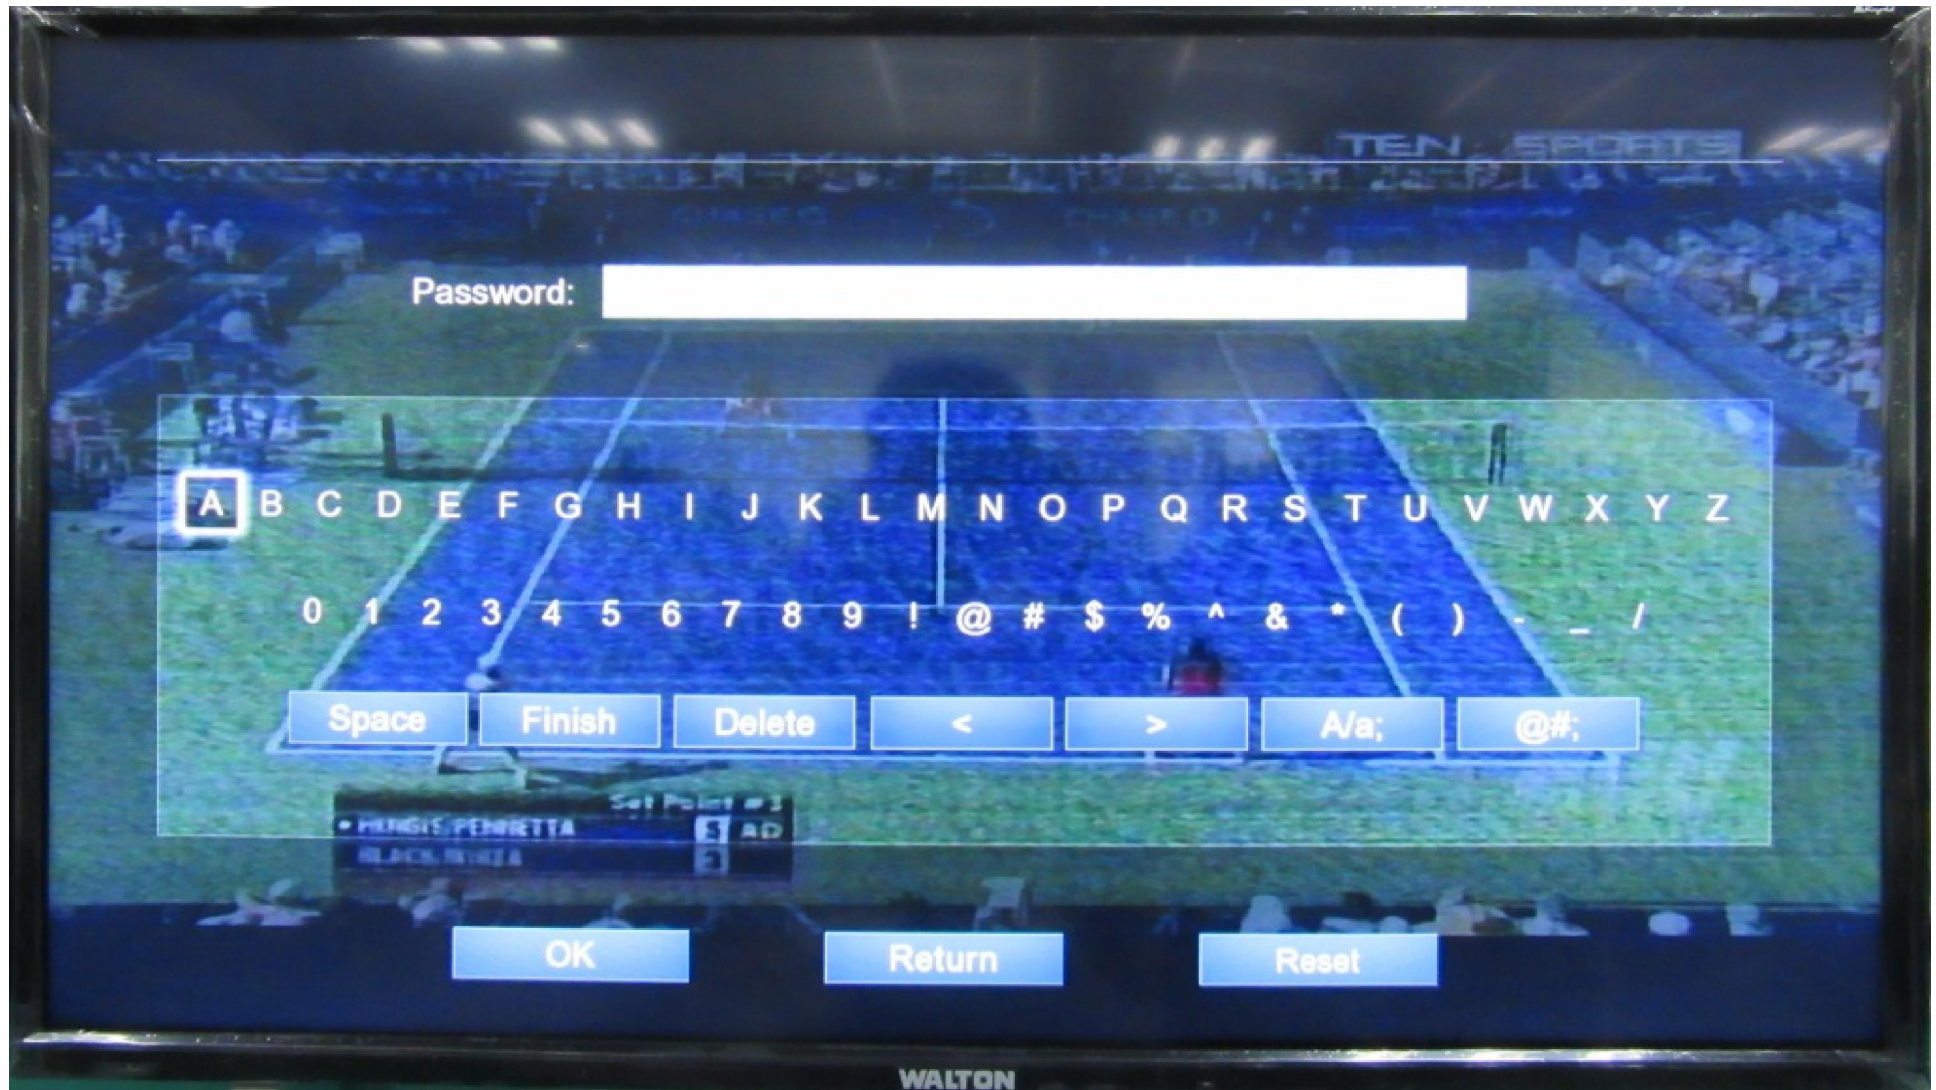

Choose available network connection
and enter password