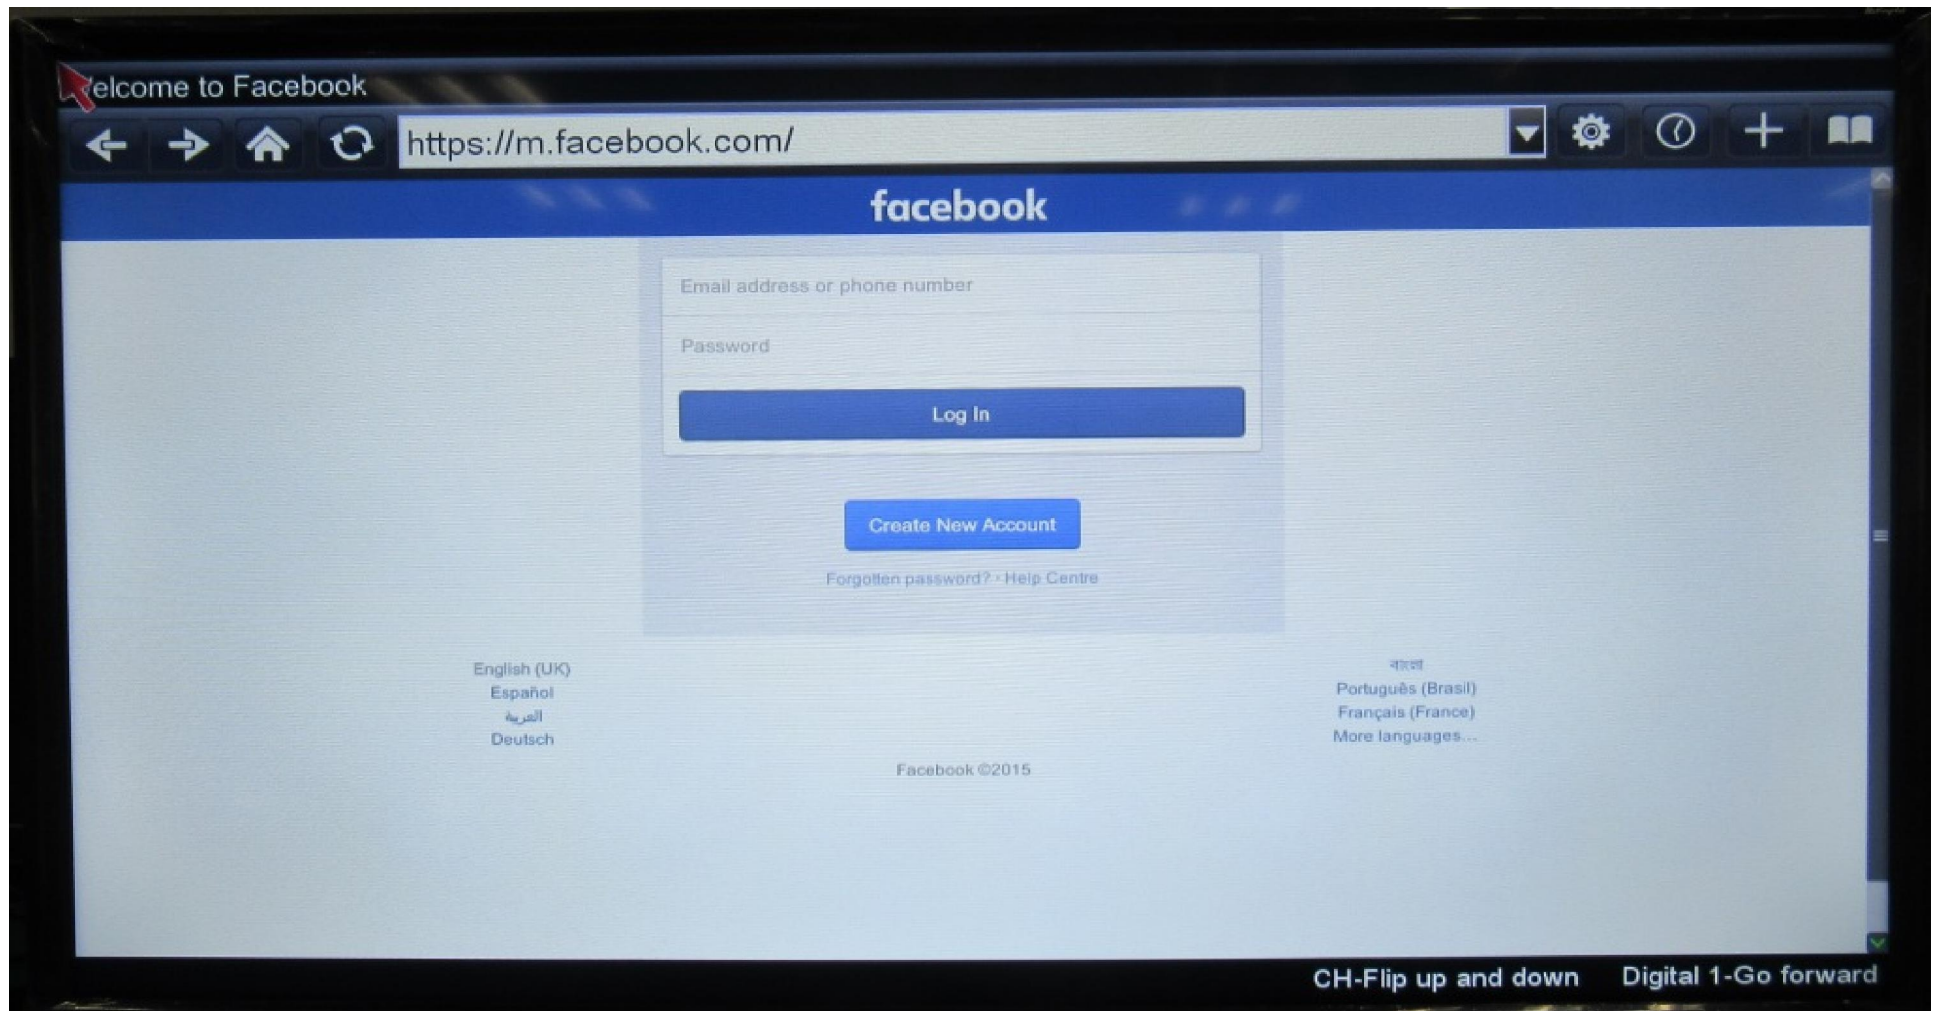

Face book

Facebook app will connect you in Facebook social network like as mobile. You can communicate with your friends smoothly but in a large screen.