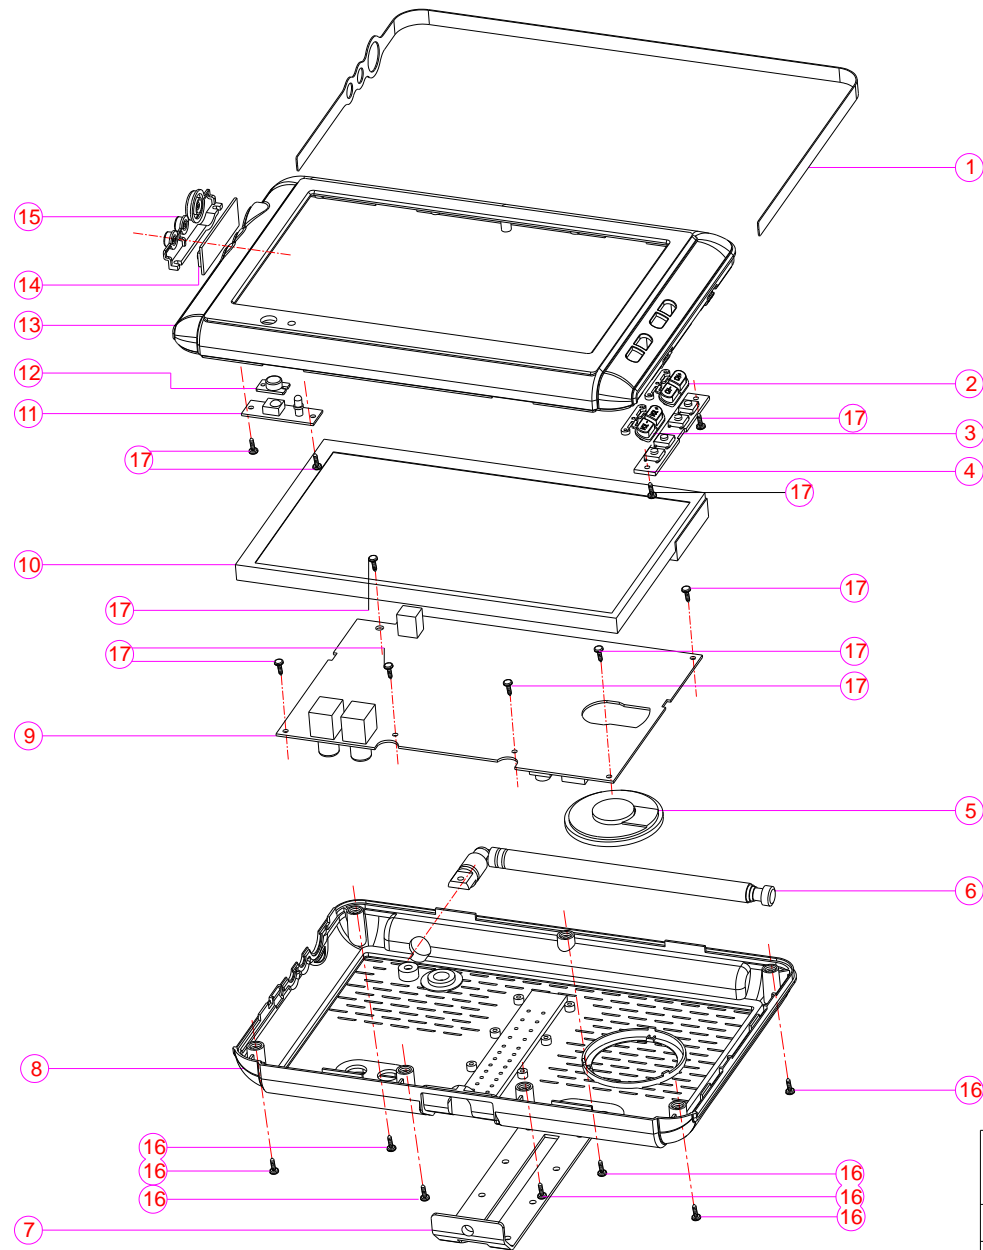

# Elenberg TV-707

17	SCREW KA2X6	10
16	SCREW PA2X6	7
15	POWER KEY	1
14	POWER KEY PCB	1
13	FRONT CABINET	1
12	REMOTE LENS	1
11	REMOTE PCB	1
10	7" LCD	1
9	MAIN PCB	1
8	BACK CABINET	1
7	BACK IRON	1
6	ANTENNA	1
5	SPEAKER	1
4	VOL+/-	1
3	CH+/-	1
2	KEY PCB	1
1	ALUMINIUM PLATE	1
NO.	DESCRIPTION	UNIT

ITEM	SIGN	DATE	NAME	ITEM
DRAWER			TV-707	SCALE
CHECKER				UNIT
ASSESSOR			MAT.	⊕ ⊖ A4